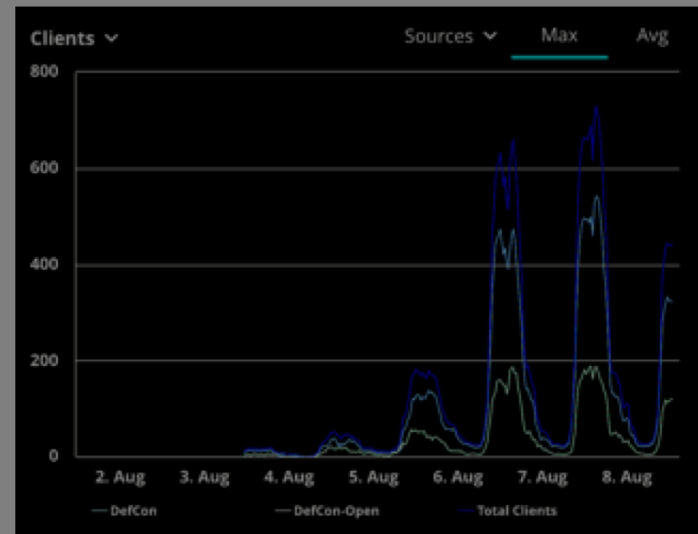

- 1 x Aruba Controllers
- 52 x Aruba Access Points (model 305)

TOOL / TOSI OETIKER

Wi-Fi Graphs/ Stats

Devices Types

| Device type | Usage |
|-------------|---------|
| Win 10 | 1.66 TB |
| OS X | 898 GB |
| Linux | 859 GB |
| - | 765 GB |
| Win 8 | 228 GB |
| Windows | 213 GB |
| iPhone | 211 GB |
| Win XP | 48.9 GB |
| iPad | 30.6 GB |
| Chrome OS | 26.6 GB |