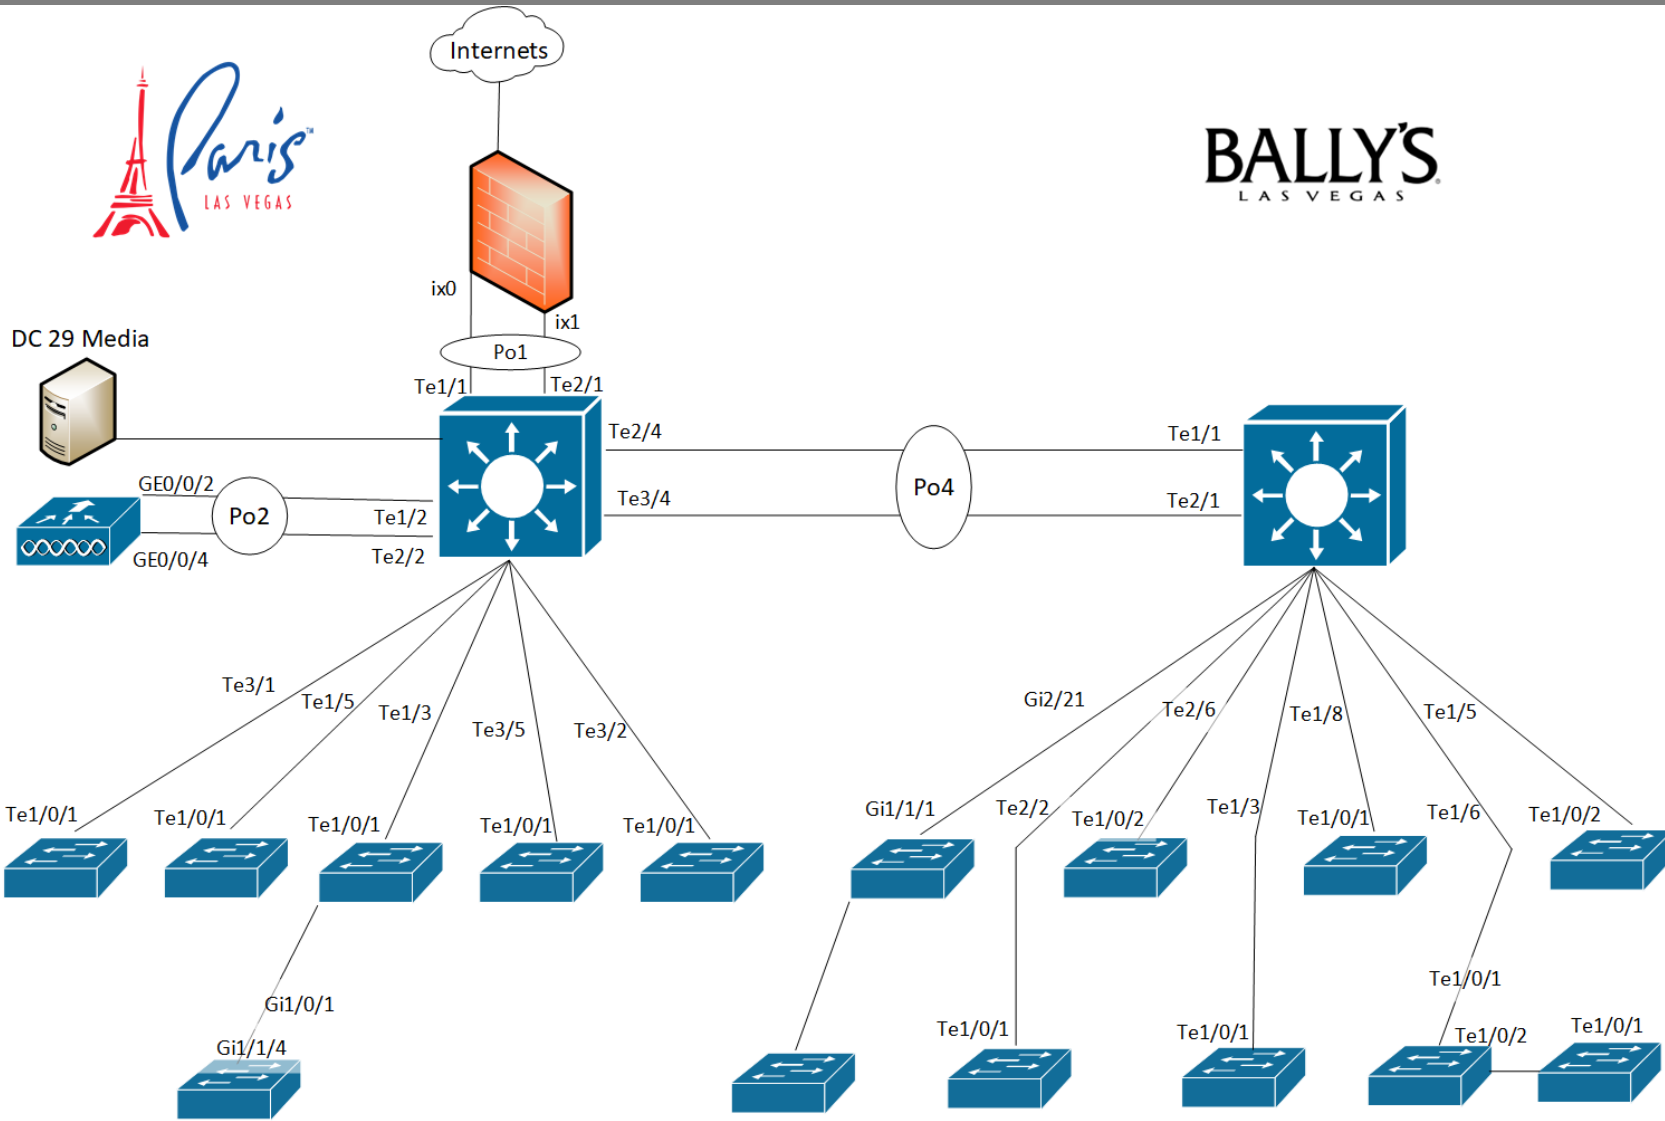

Finish Teardown

Packing

Go home!

Detox

Monday/ Tuesday

BALLY'S
LAS VEGAS

The Gear

Wired Gear

- 2 x Firewalls - FreeBSD
- 2 x Core/ Distro Cisco Switches
- 15 x Edge Cisco Switches
- Some unmanaged switches
- 2 x Monitoring "Servers"
- 1 x WiFi Registration "Server"
- THE Media Server

Wireless Gear