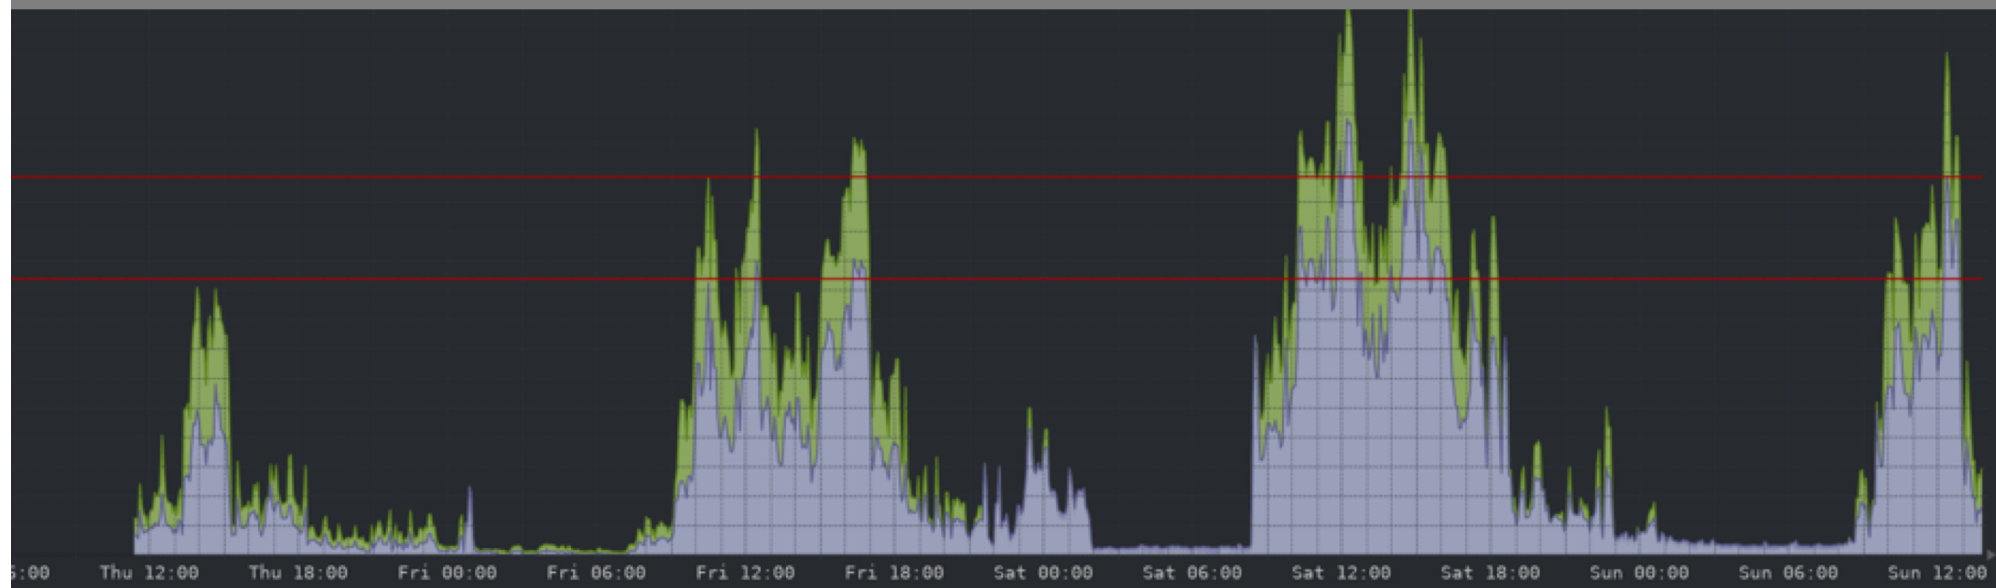

- 1 x Aruba Controllers
- 52 x Aruba Access Points (model 305)

TOOL / TOSI OETIKER

Wi-Fi Graphs/ Stats

Devices Types

| Device type | Usage |
|-------------|---------|
| Win 10 | 1.66 TB |
| OS X | 898 GB |
| Linux | 859 GB |
| - | 765 GB |
| Win 8 | 228 GB |
| Windows | 213 GB |
| iPhone | 211 GB |
| Win XP | 48.9 GB |
| iPad | 30.6 GB |
| Chrome OS | 26.6 GB |