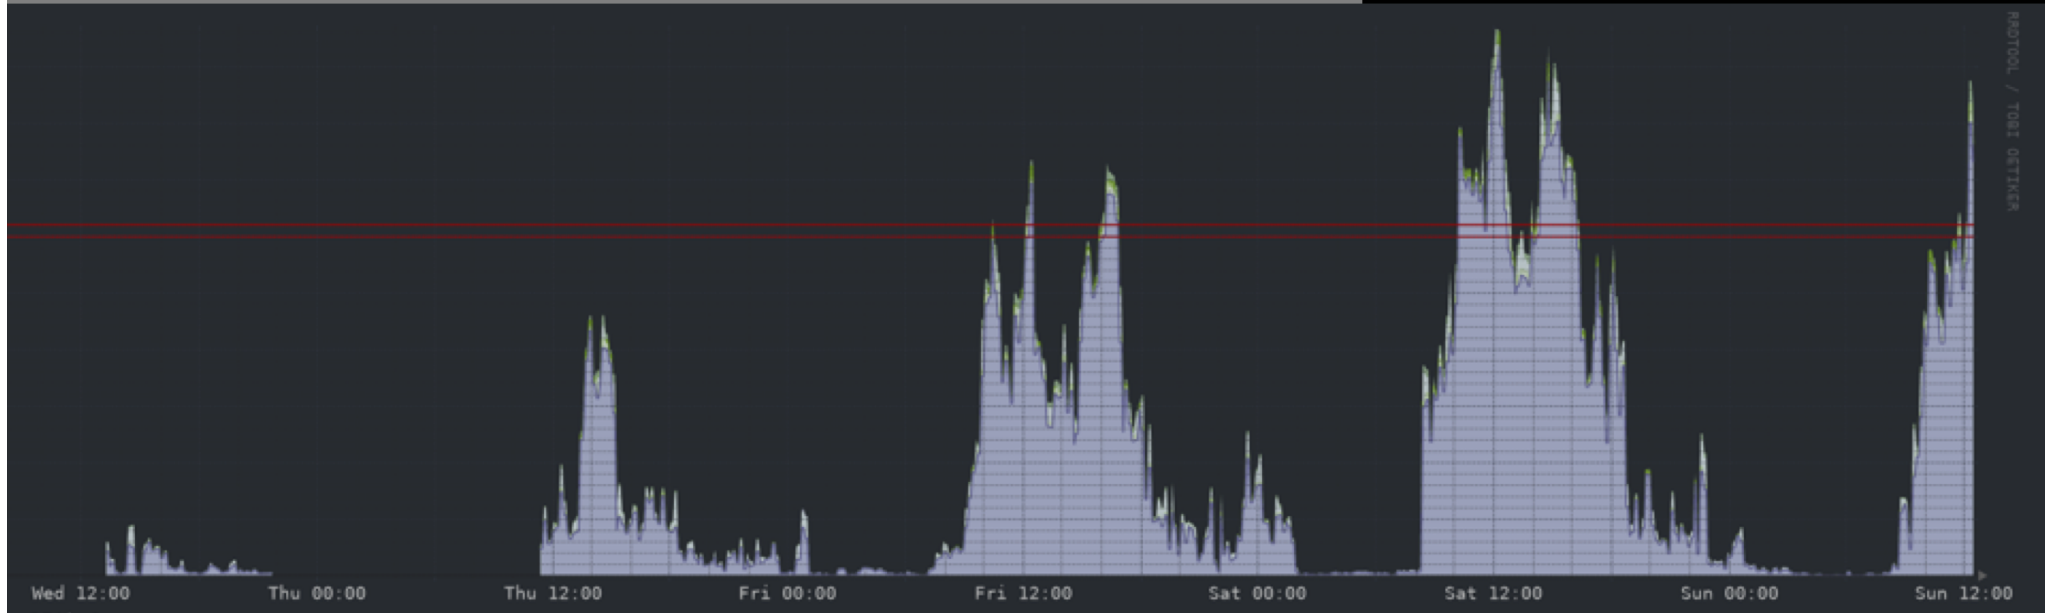

- 1 x Aruba Controllers
- 52 x Aruba Access Points (model 305)

TOOL / TOSI OETIKER

Wi-Fi Graphs/ Stats

Devices Types

| Device type | Usage |
|-------------|---------|
| Win 10 | 1.66 TB |
| OS X | 898 GB |
| Linux | 859 GB |
| - | 765 GB |
| Win 8 | 228 GB |
| Windows | 213 GB |
| iPhone | 211 GB |
| Win XP | 48.9 GB |
| iPad | 30.6 GB |
| Chrome OS | 26.6 GB |