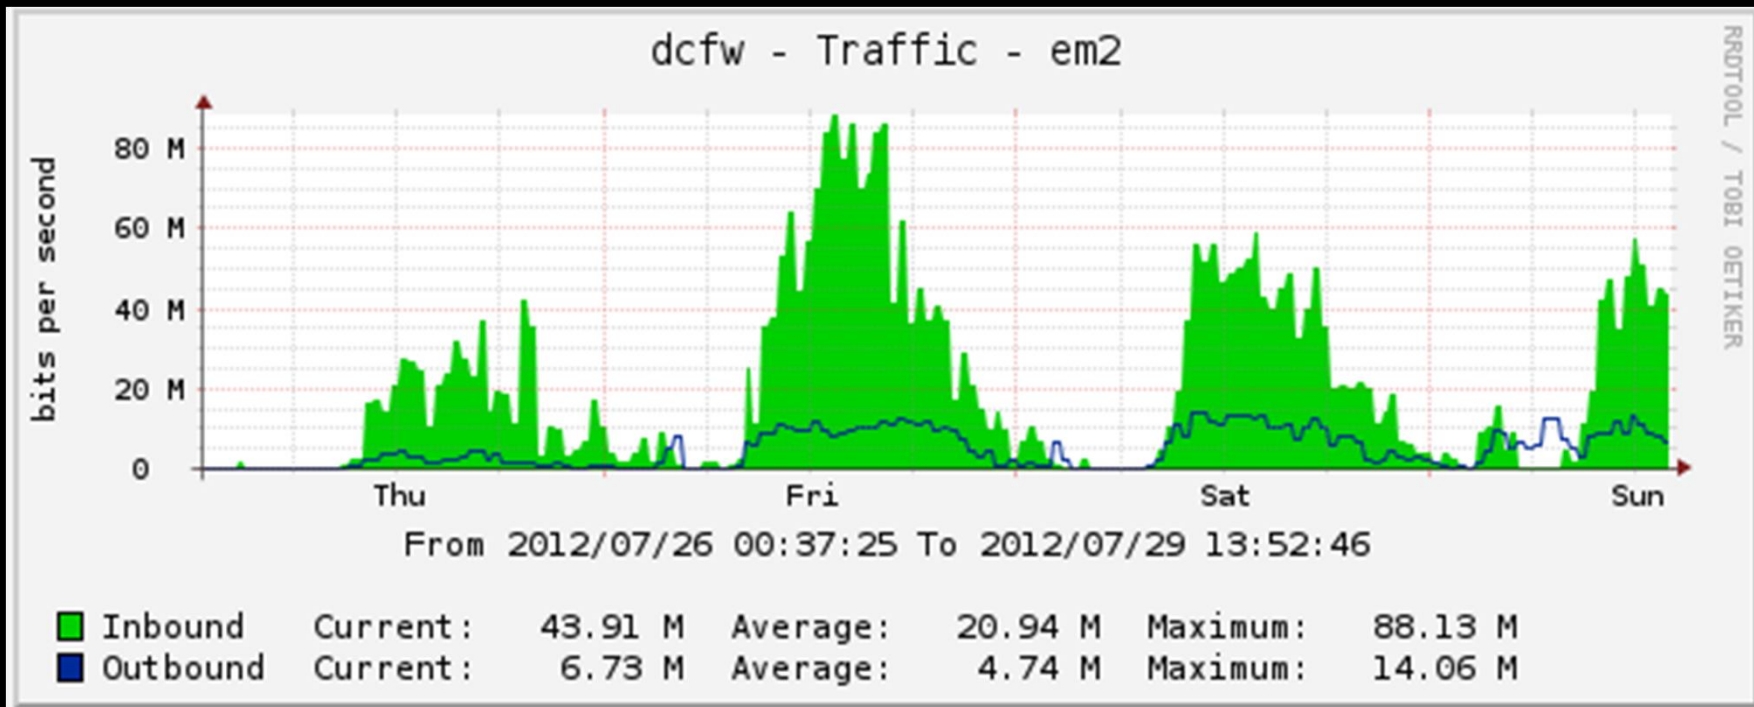

60
network drops

50 WiFi Access Points

SSID Associations

DEFCON (open)

144K associations
Peak 11K/hr

WiFi Secure Users

260K associations
2,427 reg'd users
1,691 unique devices
40,358 success AUTH's
(~1K/hour)

IDS points of interest

Denial of Service Attacks	372
Impersonation Attacks	127
Signature Pattern Matches	11
Policy Violations	8
Unauthorized Devices*	21

User Stats

Avg Simultaneous: 600
Peak Simultaneous: 900

* Wireless bridges & ad-hoc devices

DC20 Internet Usage

DCNET peak: 421Mbps network traffic

57Mb – Internet

258Mb – DC20-MEDIA

105Mb - Other

VLAN's

Wired: 20
WiFi: 170
+NinjaTel