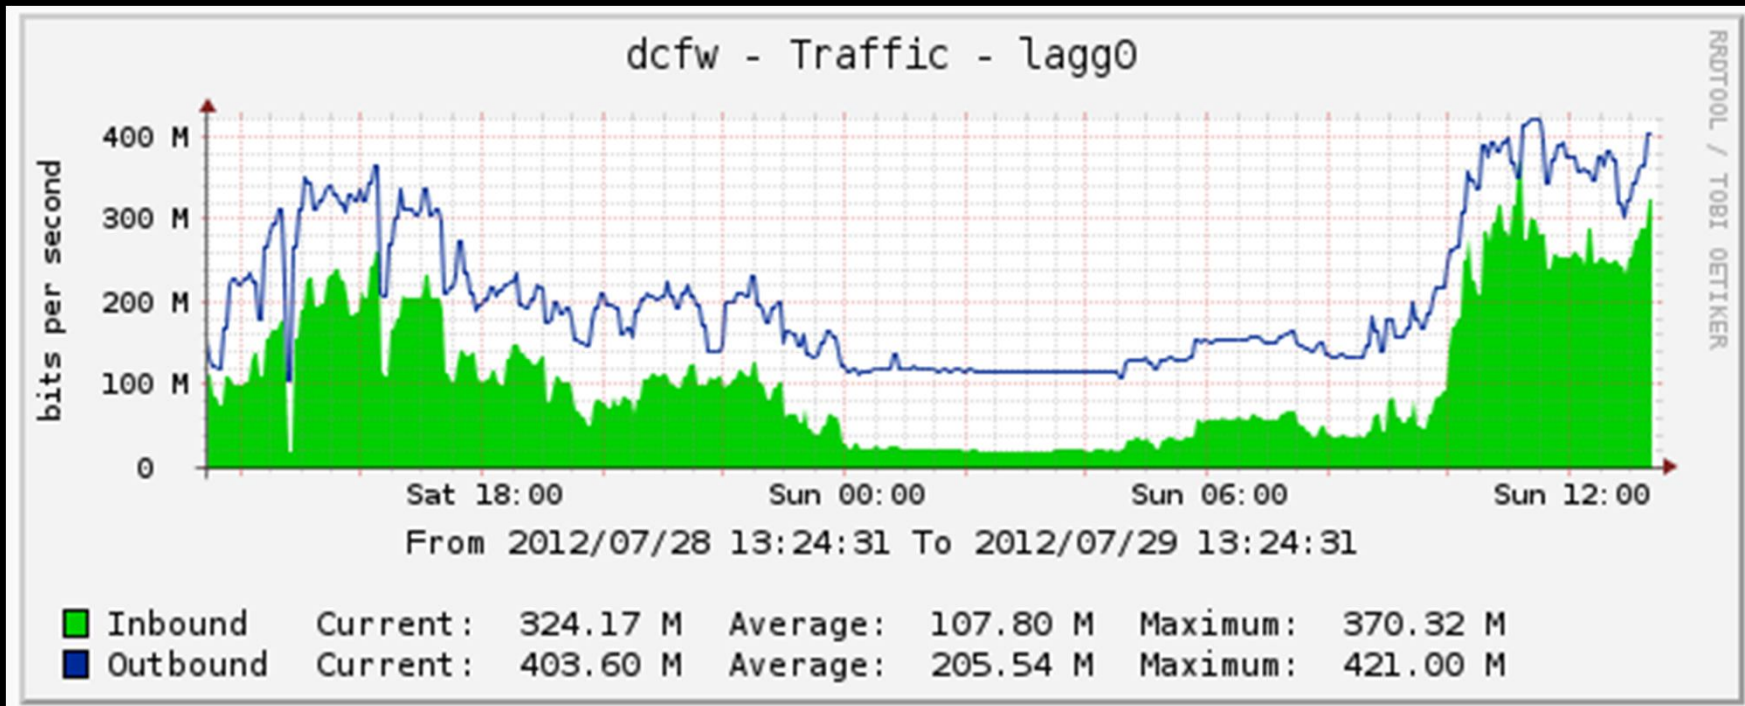

60
network drops

50 WiFi Access Points

SSID Associations

DEFCON (open)

144K associations
Peak 11K/hr

WiFi Secure Users

260K associations
2,427 reg'd users
1,691 unique devices
40,358 success AUTH's
(~1K/hour)

IDS points of interest

Denial of Service Attacks	372
Impersonation Attacks	127
Signature Pattern Matches	11
Policy Violations	8
Unauthorized Devices*	21

User Stats

Avg Simultaneous: 600
Peak Simultaneous: 900

* Wireless bridges & ad-hoc devices

DC20 Internet Usage

DCNET peak: 421Mbps network traffic

57Mb – Internet

258Mb – DC20-MEDIA

105Mb - Other

VLAN's

Wired: 20
WiFi: 170
+NinjaTel