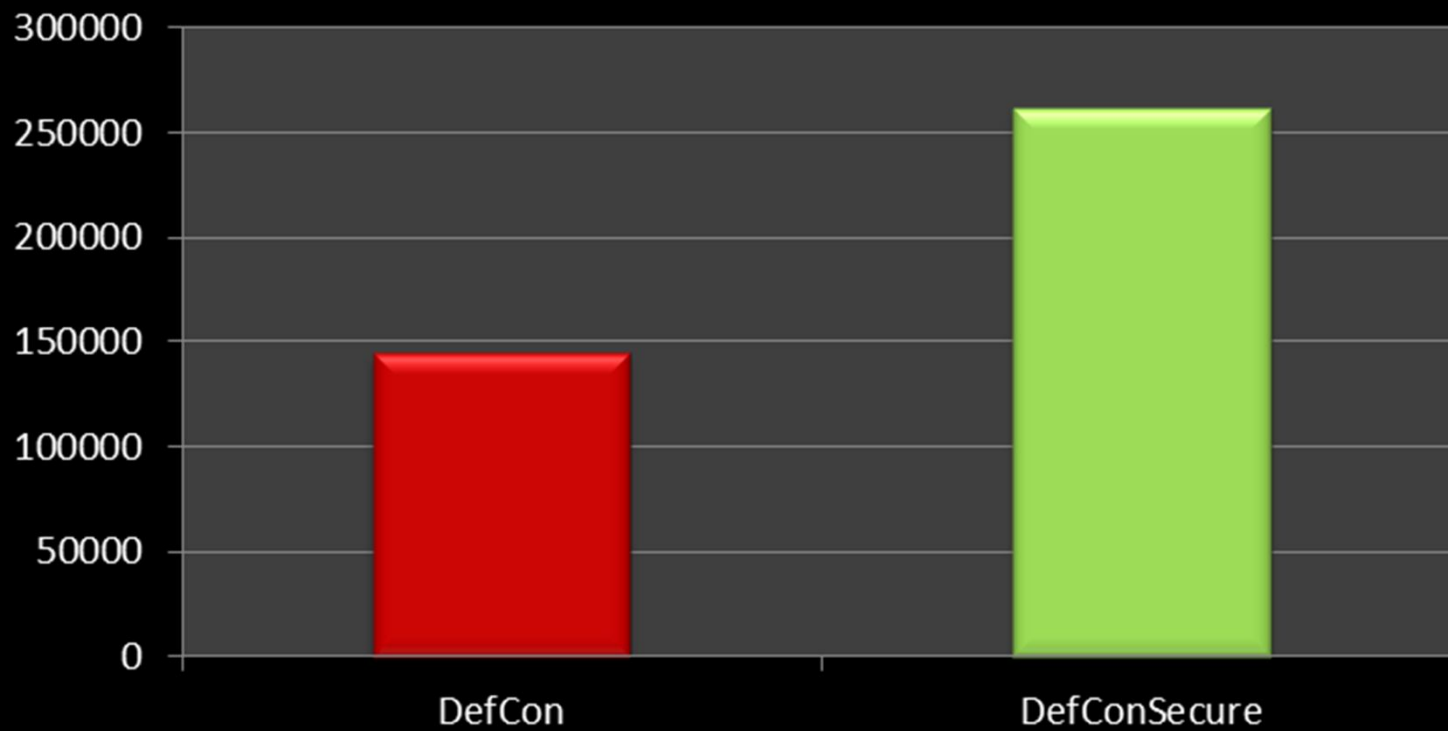

60
network drops

50 WiFi Access Points

SSID Associations

DEFCON (open)

144K associations
Peak 11K/hr

WiFi Secure Users

260K associations
2,427 reg'd users
1,691 unique devices
40,358 success AUTH's
(~1K/hour)

IDS points of interest

Denial of Service Attacks	372
Impersonation Attacks	127
Signature Pattern Matches	11
Policy Violations	8
Unauthorized Devices*	21

User Stats

Avg Simultaneous: 600
Peak Simultaneous: 900