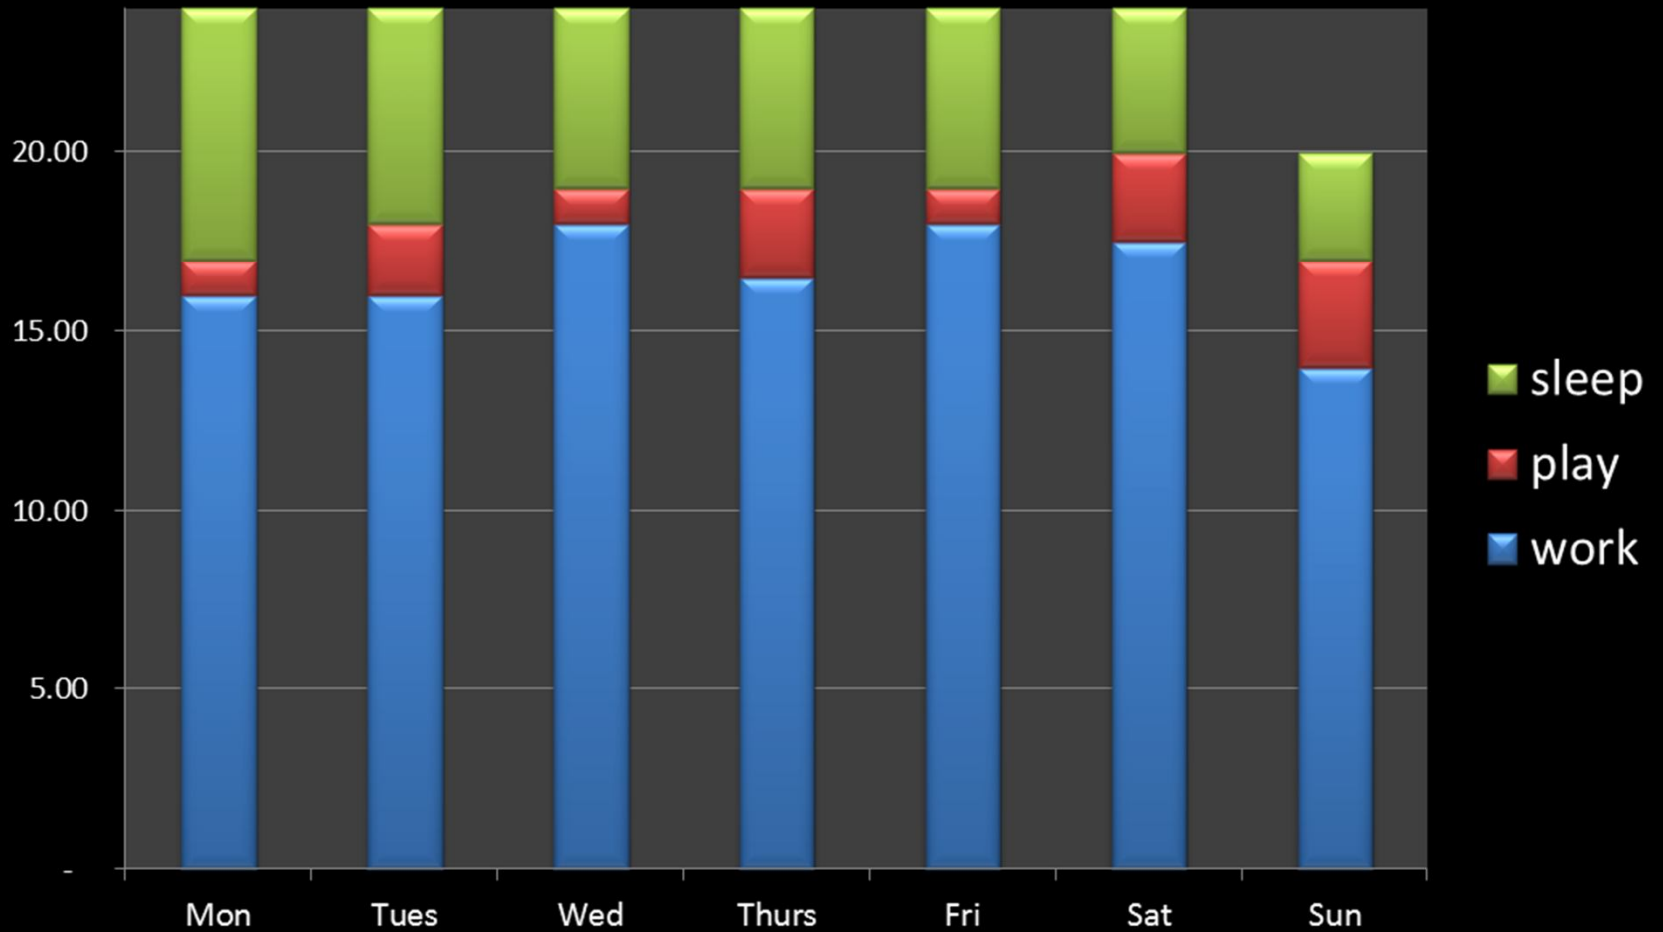

DEF CON Networking

THE DC20 NETWORK

<http://www.defconnetworking.org/>

DEF CON

12:01 AM - 11:59 PM

Hold

NOC Staff Time Allocation

DEFCON